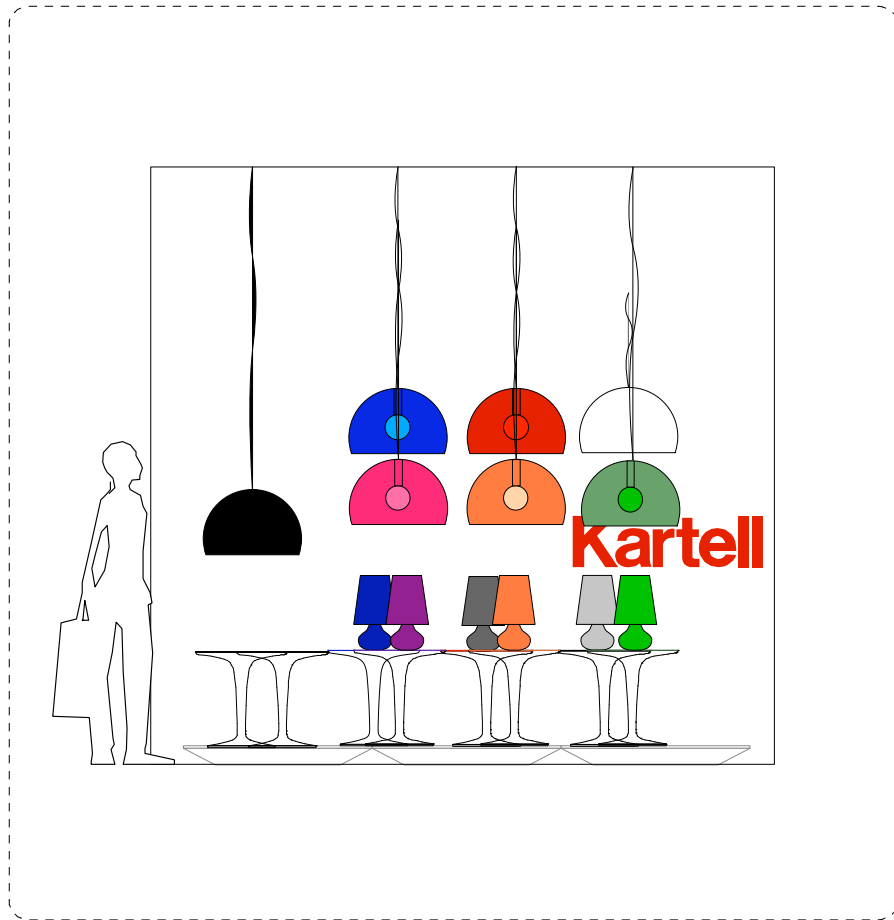

Layout Podium 1

Front shop window