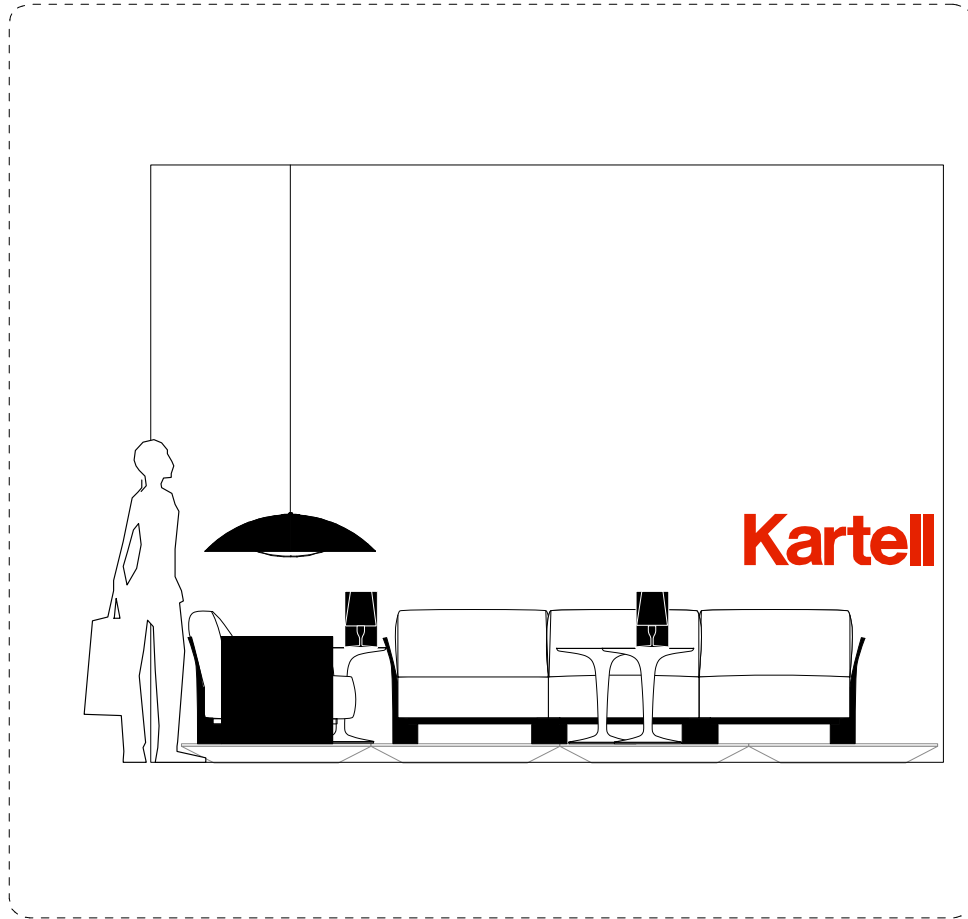

Layout Podium 3

Front shop window