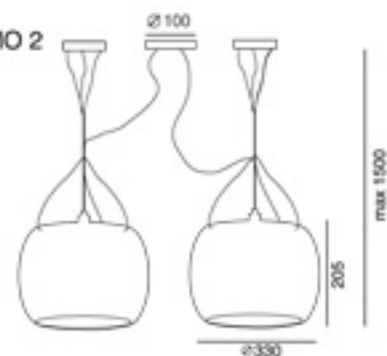

MOMO 2

Glass shade colors include: opal matt-orange, opal matt-pistachio, opal matt-turquoise, opal matt-fuchsia, opal matt-gold, opal matt-silver, black matt-gold and black matt-silver. Canopies and glass-fixing elements are made of stainless steel and steel with a black or white** soft-feel coating.

Colors

Glass shade colors

Cable colors

Metal parts' colors

SOTTO LUCE

<http://www.sottoluce.com>