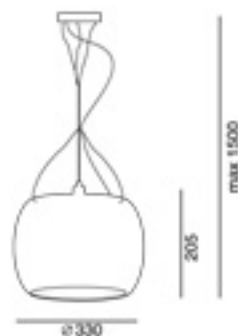

MOMO 2

Momo-DESIGN

E27 max. 100W
E27 21W

Fixture Types

MOMO 1